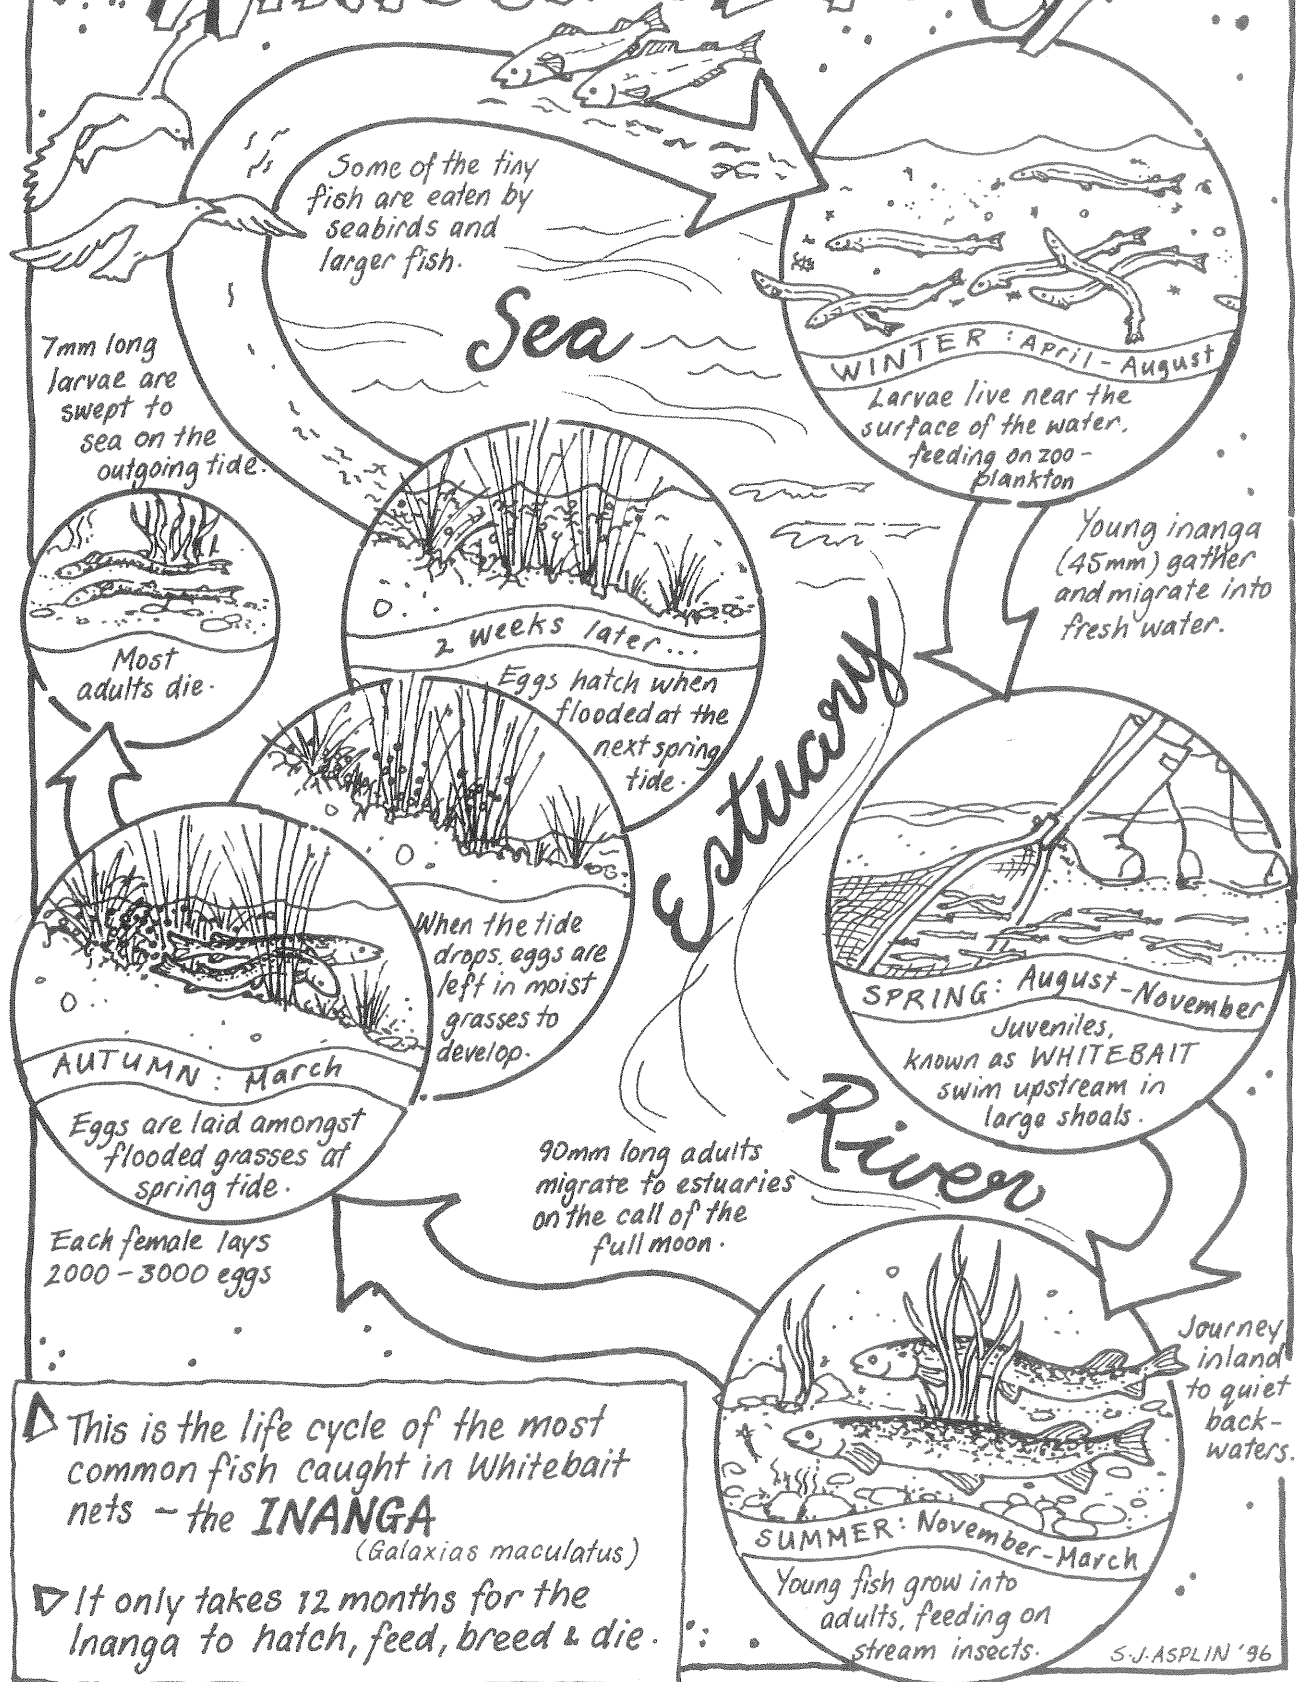

The Whitebait Life Cycle

▷ This is the life cycle of the most common fish caught in Whitebait nets - the **INANGA** (*Galaxias maculatus*)

▷ It only takes 12 months for the Inanga to hatch, feed, breed & die.